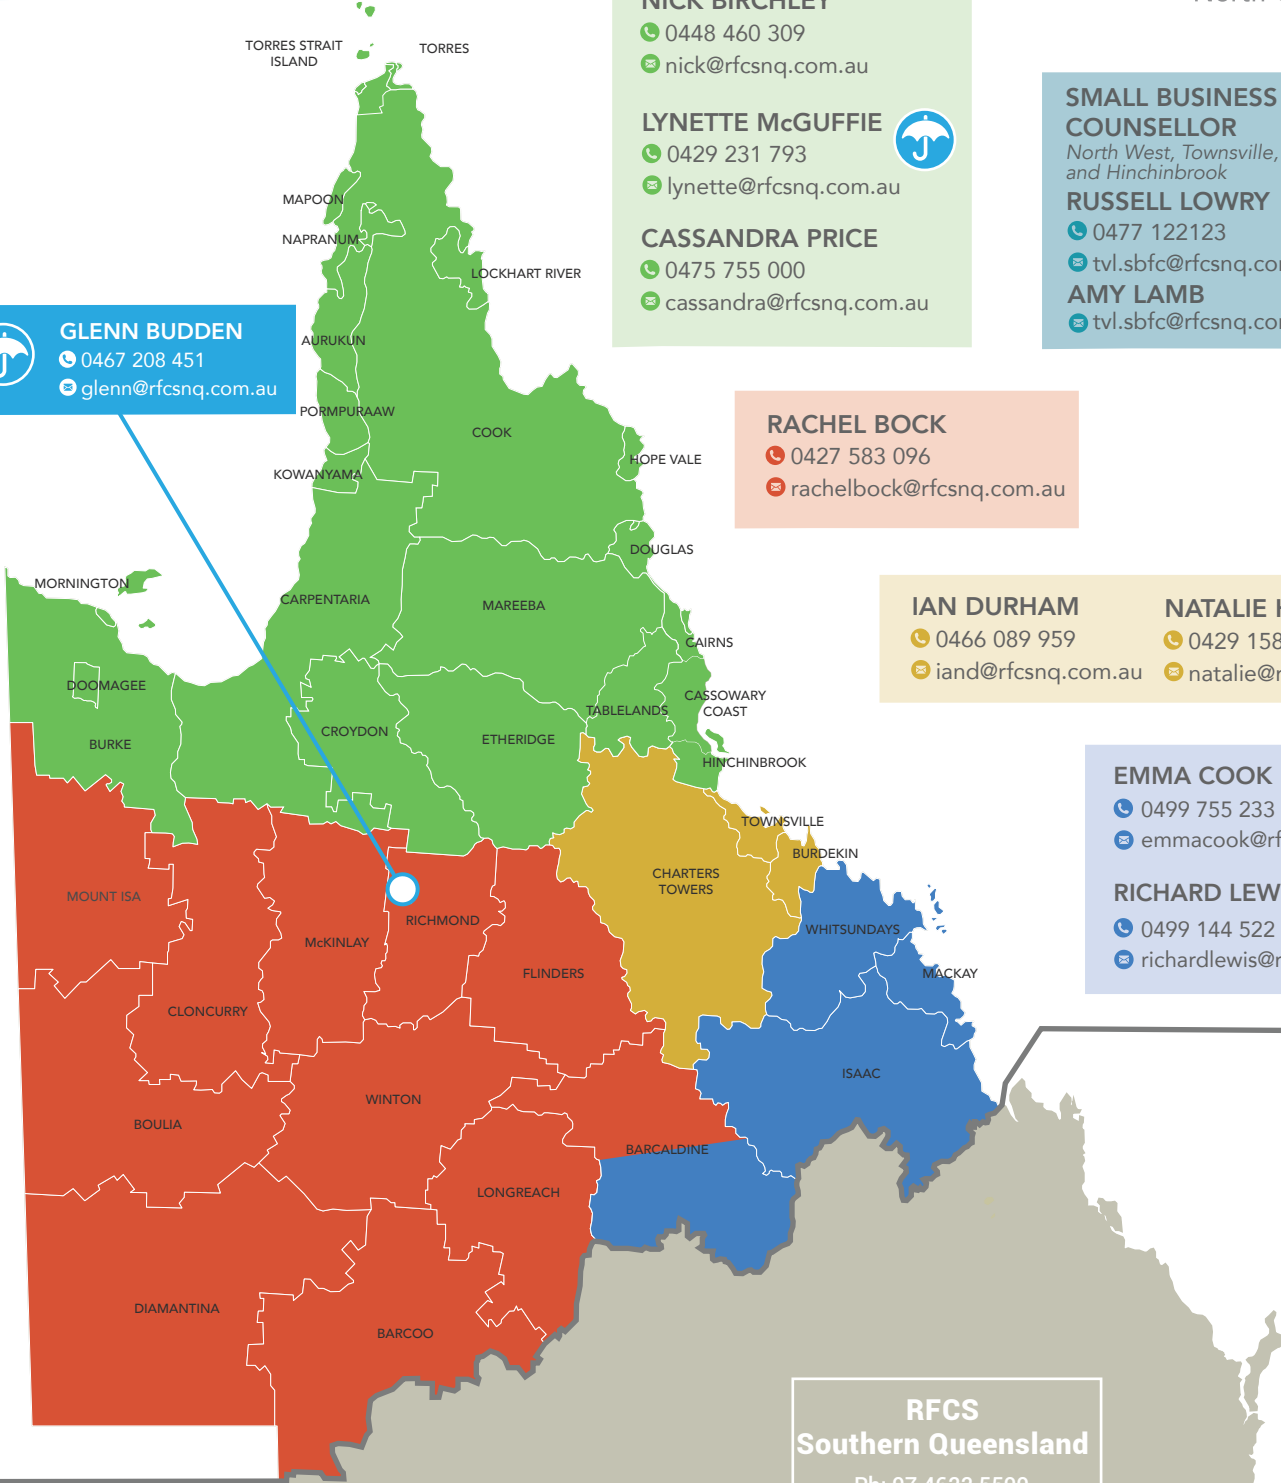

NORTH QUEENSLAND

www.rfcsnq.com.au

**Rural
Financial
Counselling
Service**
North Queensland

Monsoon Trough Assistance
(07) 4845 4849

NICK BIRCHLEY
☎ 0448 460 309
✉ nick@rfcsnq.com.au

LYNETTE McGUFFIE
☎ 0429 231 793
✉ lynette@rfcsnq.com.au

CASSANDRA PRICE
☎ 0475 755 000
✉ cassandra@rfcsnq.com.au

**SMALL BUSINESS FINANCIAL
COUNSELLOR**
*North West, Townsville, Burdekin
and Hinchinbrook*

RUSSELL LOWRY
☎ 0477 122123
✉ tv1.sbfc@rfcsnq.com.au

AMY LAMB
✉ tv1.sbfc@rfcsnq.com.au

GLENN BUDDEN
☎ 0467 208 451
✉ glenn@rfcsnq.com.au

RACHEL BOCK
☎ 0427 583 096
✉ rachelbock@rfcsnq.com.au

IAN DURHAM ☎ 0466 089 959 ✉ iand@rfcsnq.com.au

NATALIE HUGHES ☎ 0429 158 801 ✉ natalie@rfcsnq.com.au

EMMA COOK
☎ 0499 755 233
✉ emmacook@rfcsnq.com.au

RICHARD LEWIS
☎ 0499 144 522
✉ richardlewis@rfcsnq.com.au

**RFCS
Southern Queensland**
Ph: 07 4622 5500
www.rfcssq.com.au